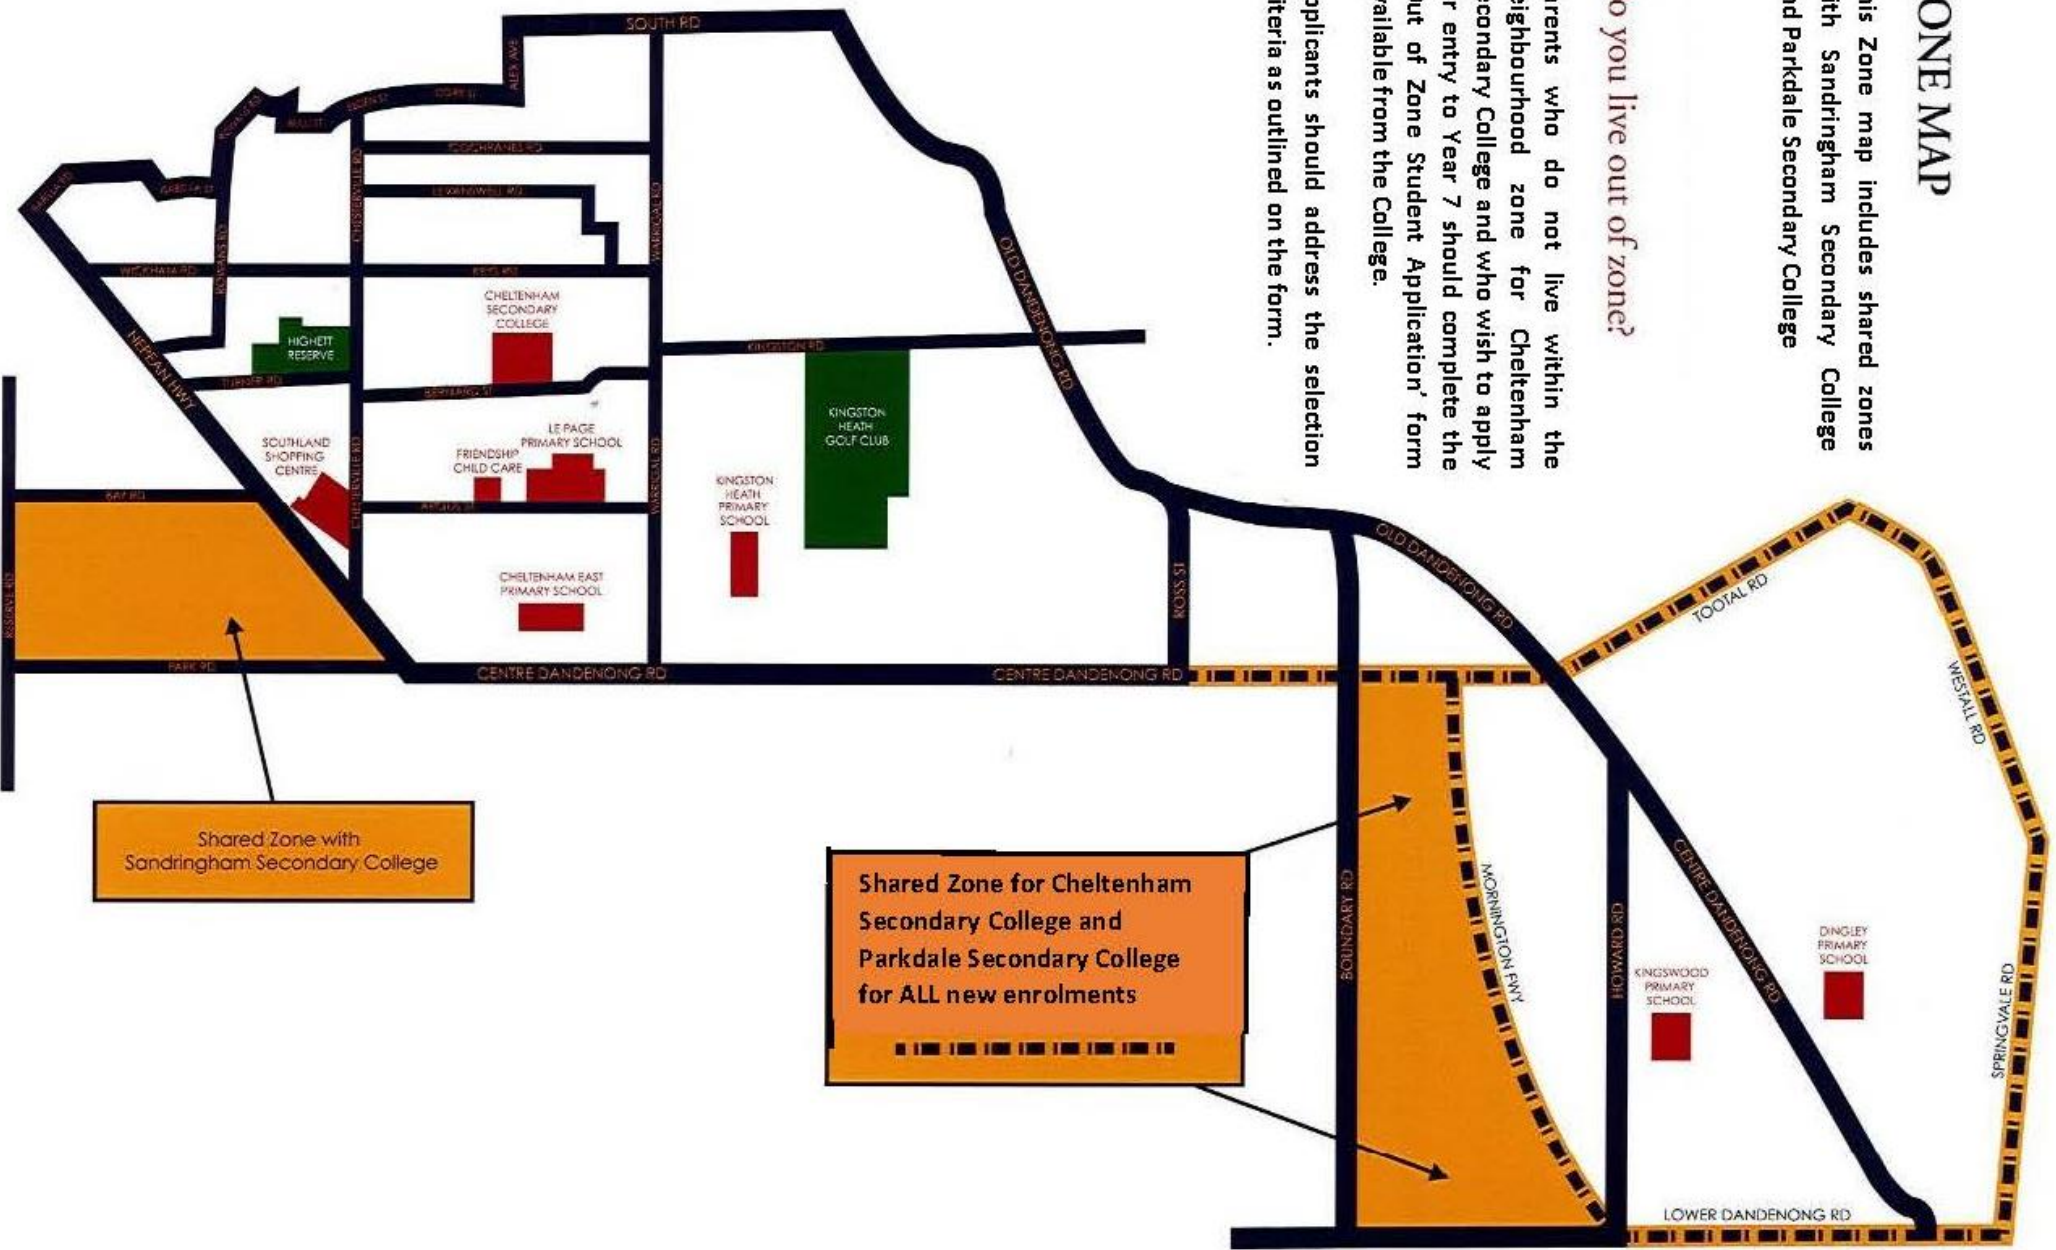

ZONE MAP

This Zone map includes shared zones with Sandringham Secondary College and Parkdale Secondary College

Do you live out of zone?

Parents who do not live within the neighbourhood zone for Cheltenham Secondary College and who wish to apply for entry to Year 7 should complete the 'Out of Zone Student Application' form available from the College.

Applicants should address the selection criteria as outlined on the form.

Shared Zone with Sandringham Secondary College

Shared Zone for Cheltenham Secondary College and Parkdale Secondary College for ALL new enrolments